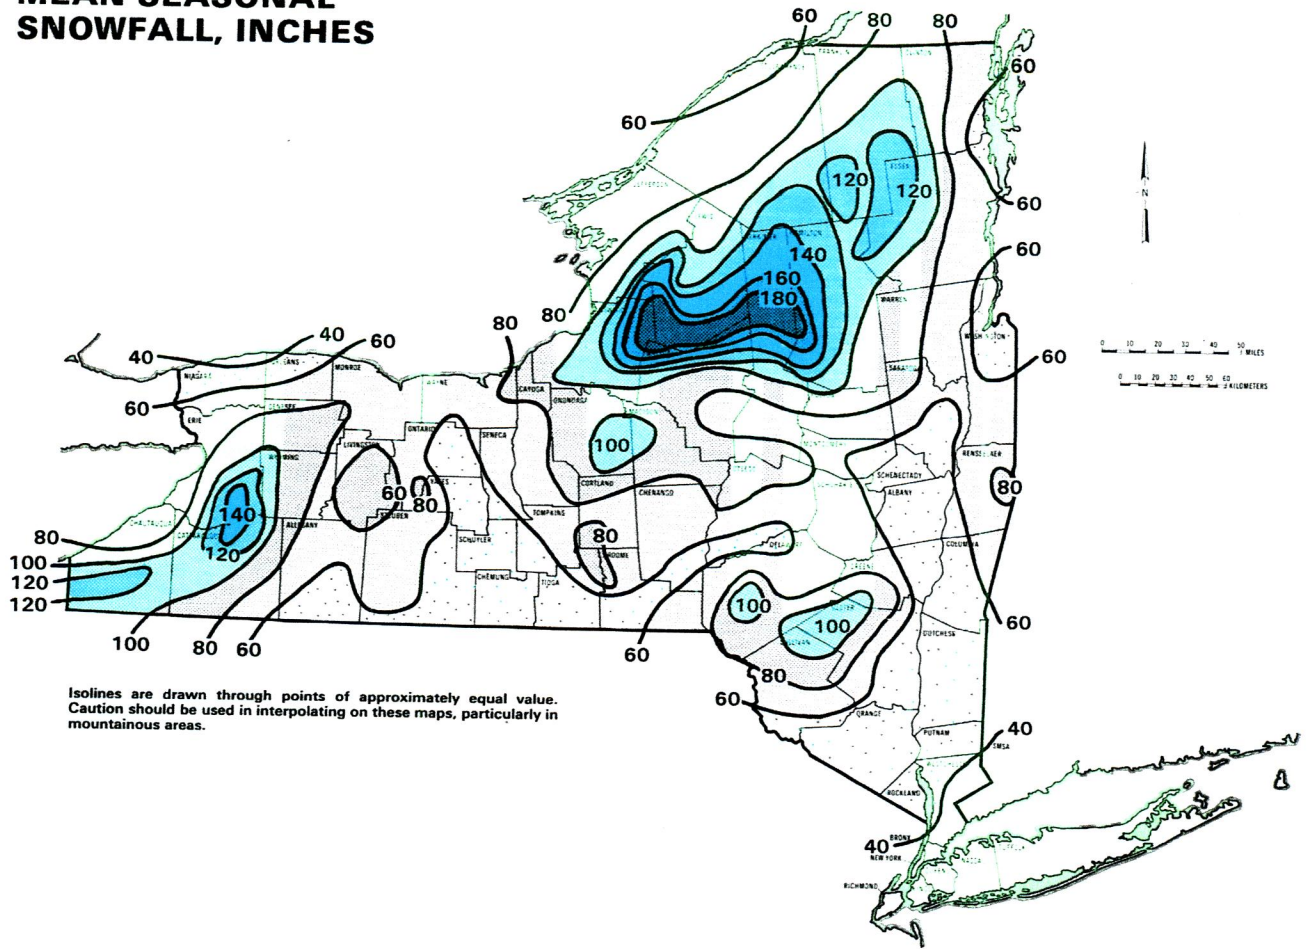

MEAN SEASONAL SNOWFALL, INCHES

MEAN ANNUAL PRECIPITATION, INCHES

SOURCE: U. S. Department of Commerce, National Oceanic and Atmospheric Administration, Environmental Data Service. Monthly Normals of Temperature, Precipitation and Heating and Cooling Degree Days, 1941-1970 Averages.