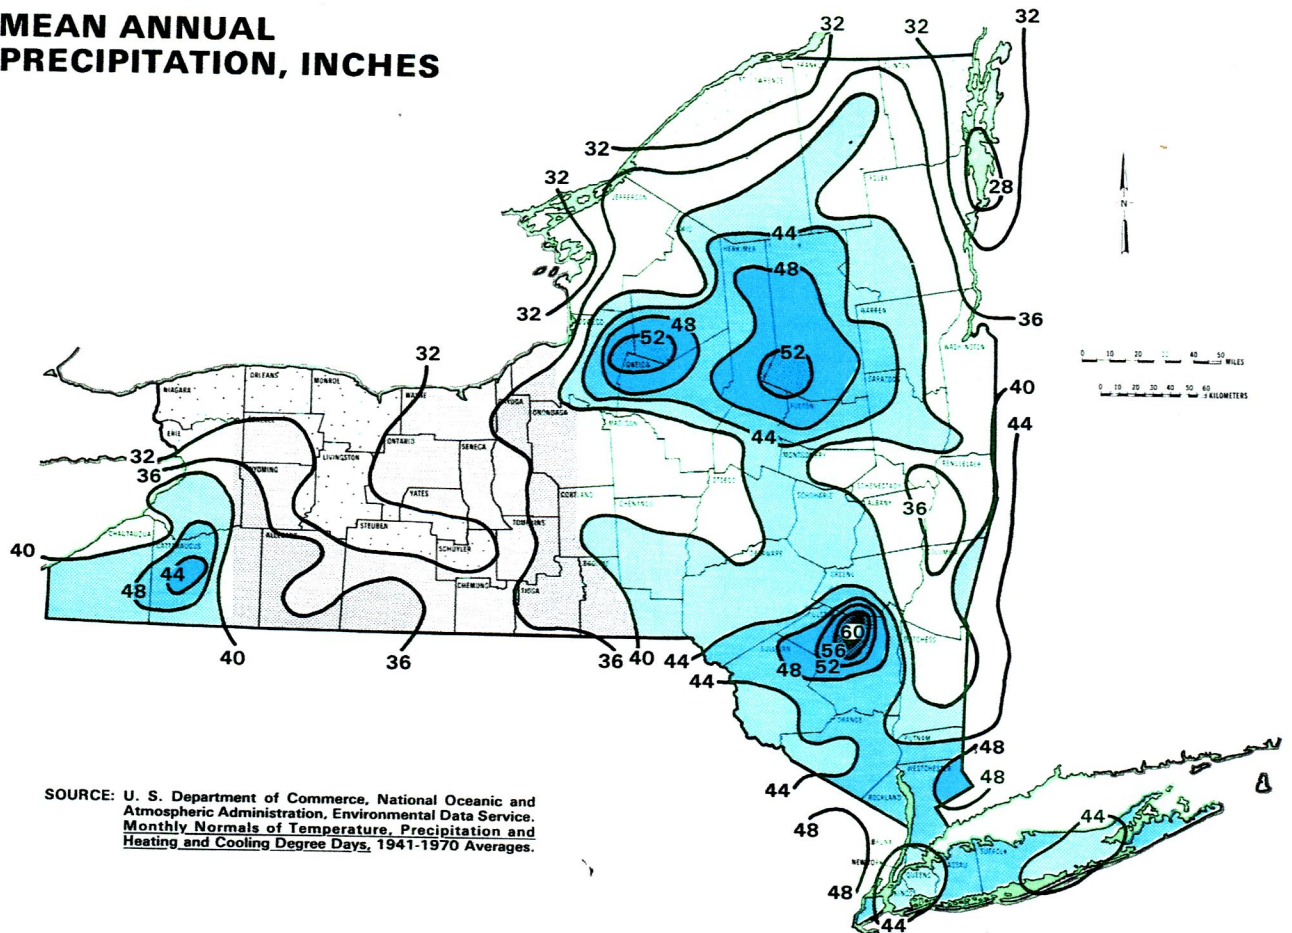

MEAN SEASONAL SNOWFALL, INCHES

MEAN ANNUAL PRECIPITATION, INCHES

SOURCE: U. S. Department of Commerce, National Oceanic and Atmospheric Administration, Environmental Data Service. Monthly Normals of Temperature, Precipitation and Heating and Cooling Degree Days, 1941-1970 Averages.